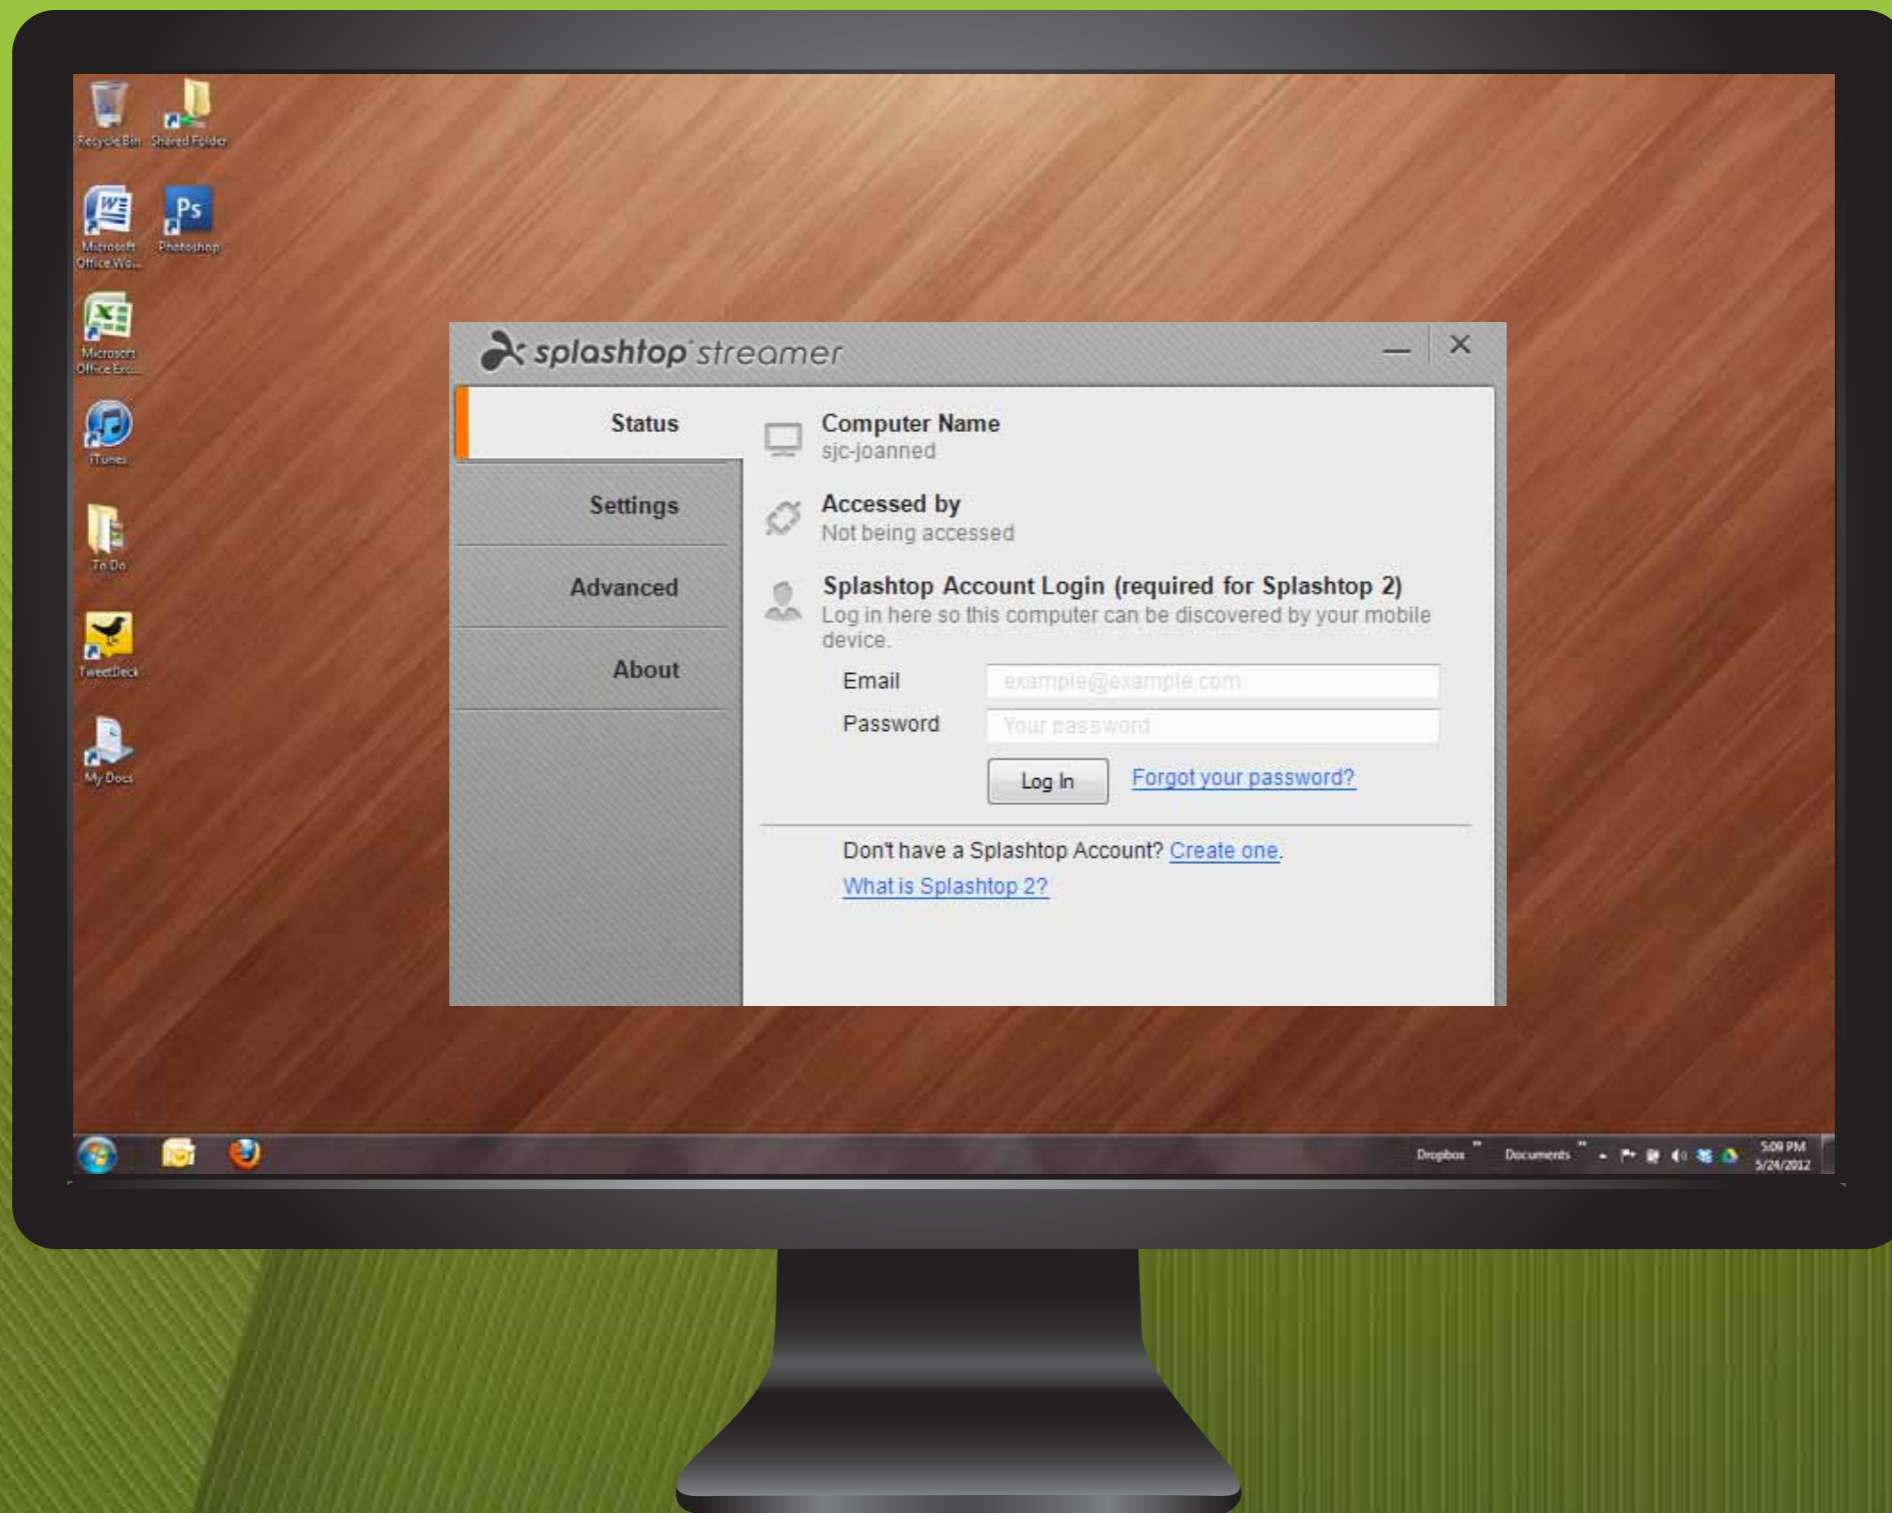

***splashtop*2<sup>®</sup>**

Take a Tour

Create a Splashtop 2 account and sign in.

Visit [www.splashtop.com](http://www.splashtop.com) to install the Splashtop Streamer and sign in.

Now connect to your computer. Hit refresh if you want to update the computer list.

# Hints Gesture

Show hints every time

Continue

A list of the gestures you can use to navigate your desktop from a mobile device.

Tap once to launch the keyboard.  
Tap twice to launch the control bar.

Control bar features.