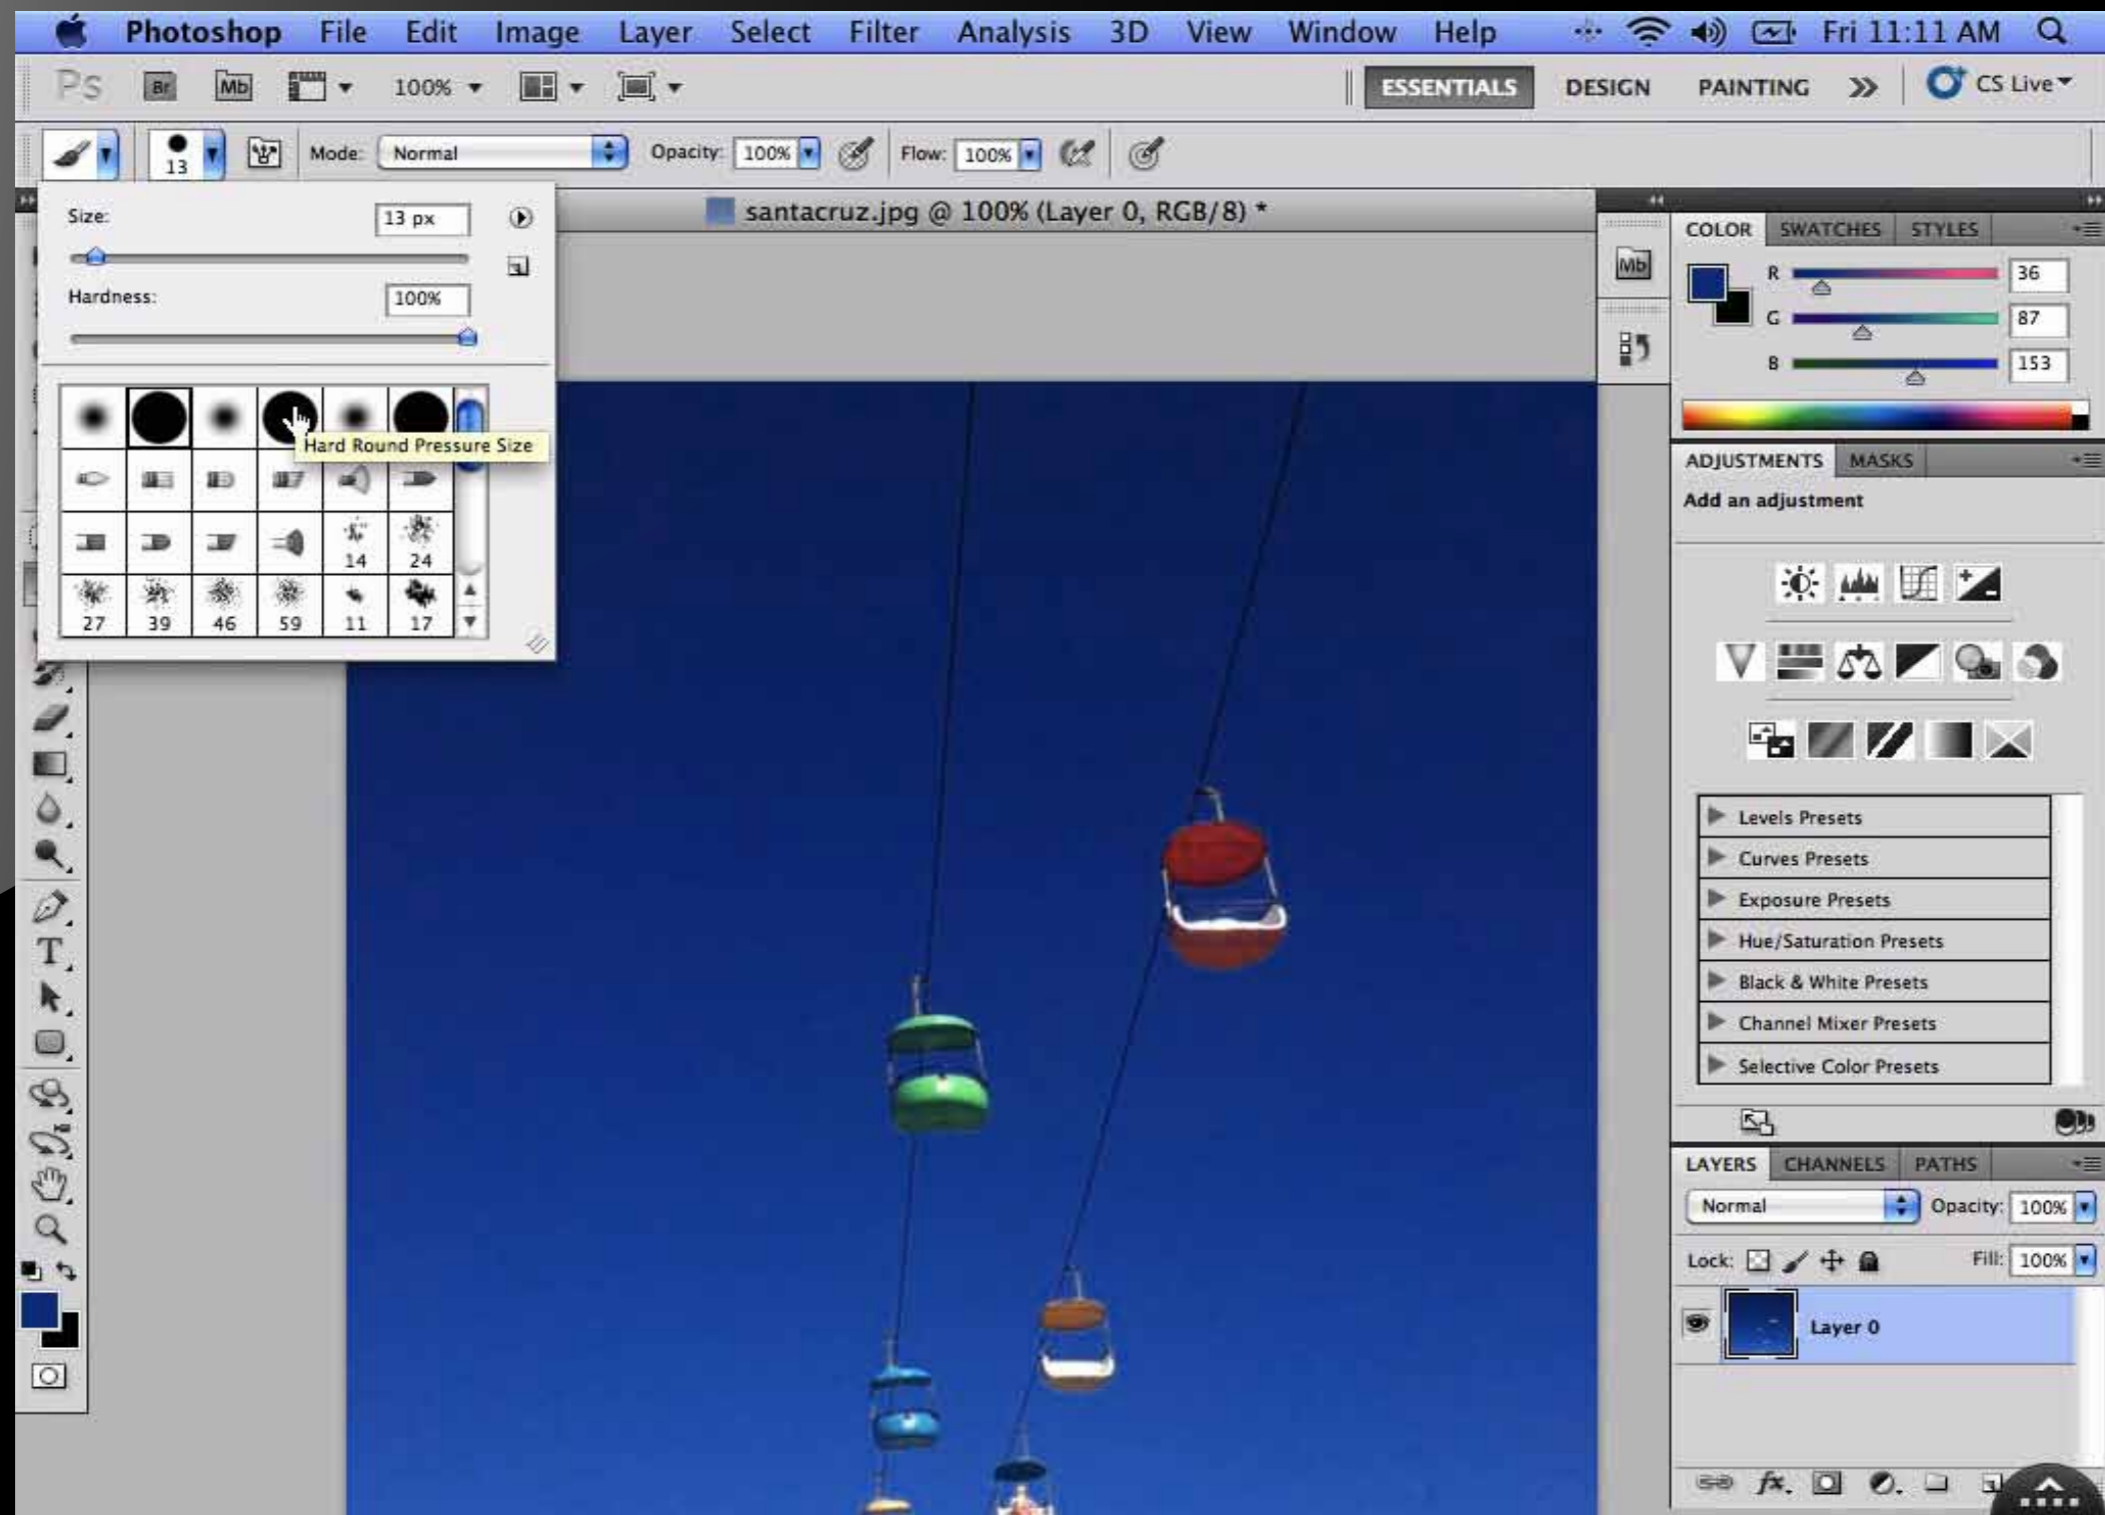

Use your favorite programs such as Photoshop.