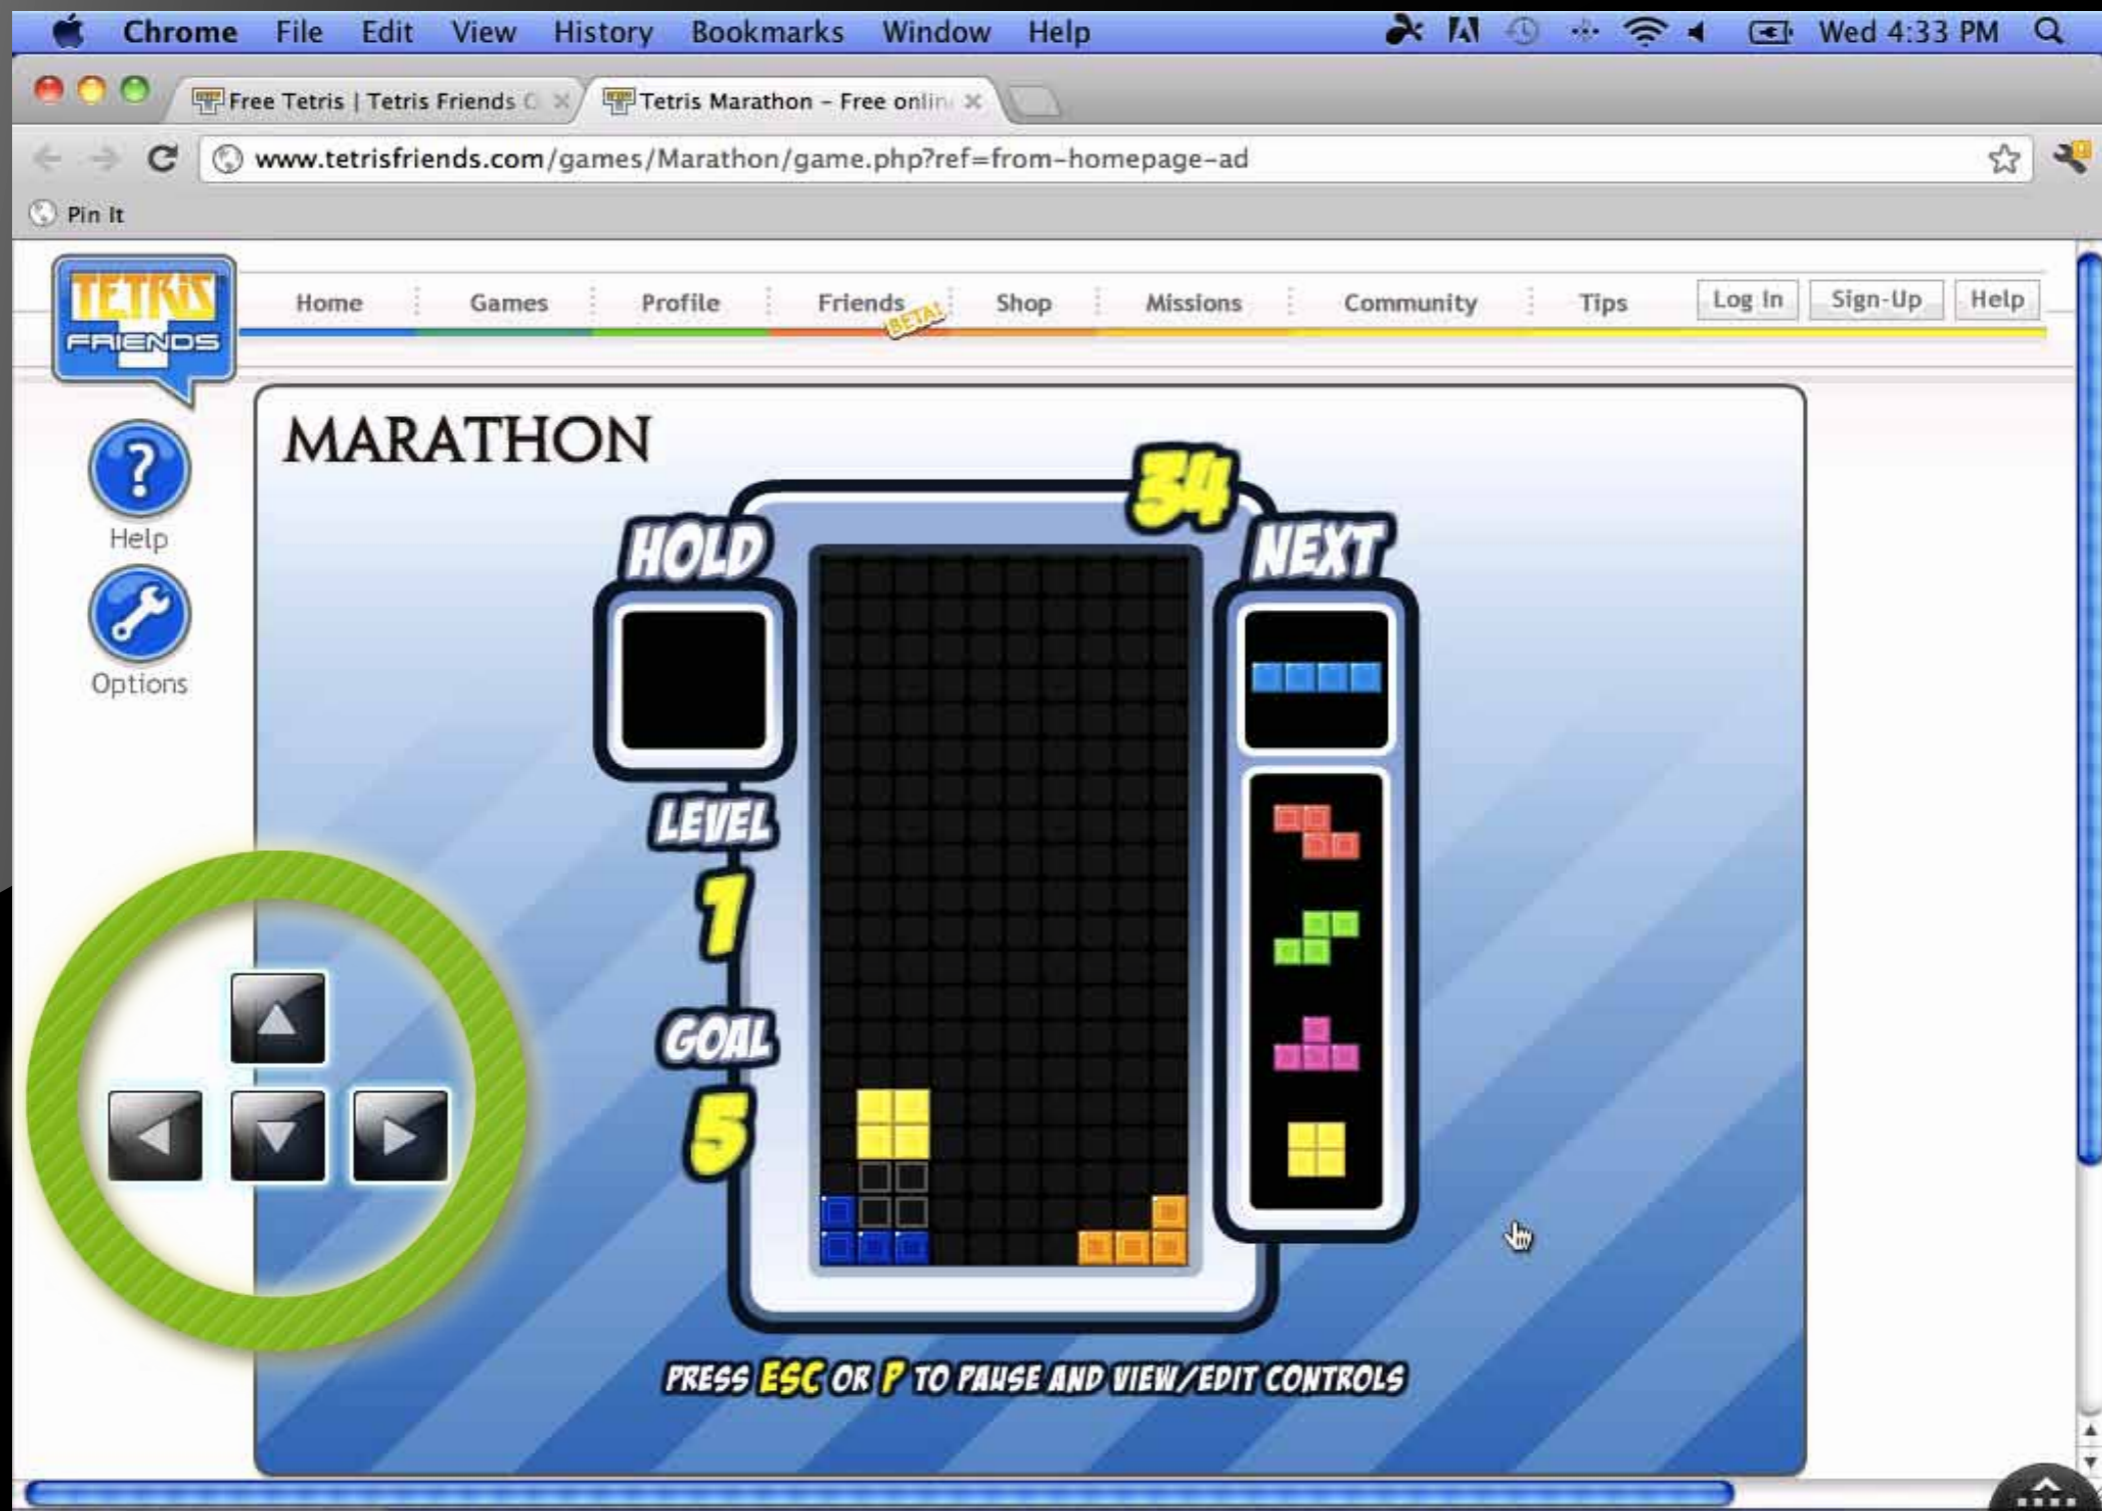

# Hints Gesture

Show hints every time

Continue

A list of the gestures you can use to navigate your desktop from a mobile device.

Tap once to launch the keyboard.  
Tap twice to launch the control bar.

Control bar features.

Use the Direction Key to play games.

Download Splashtop 2 from:

Available on the  
**App Store**

ANDROID APP ON  
**Google™ play**