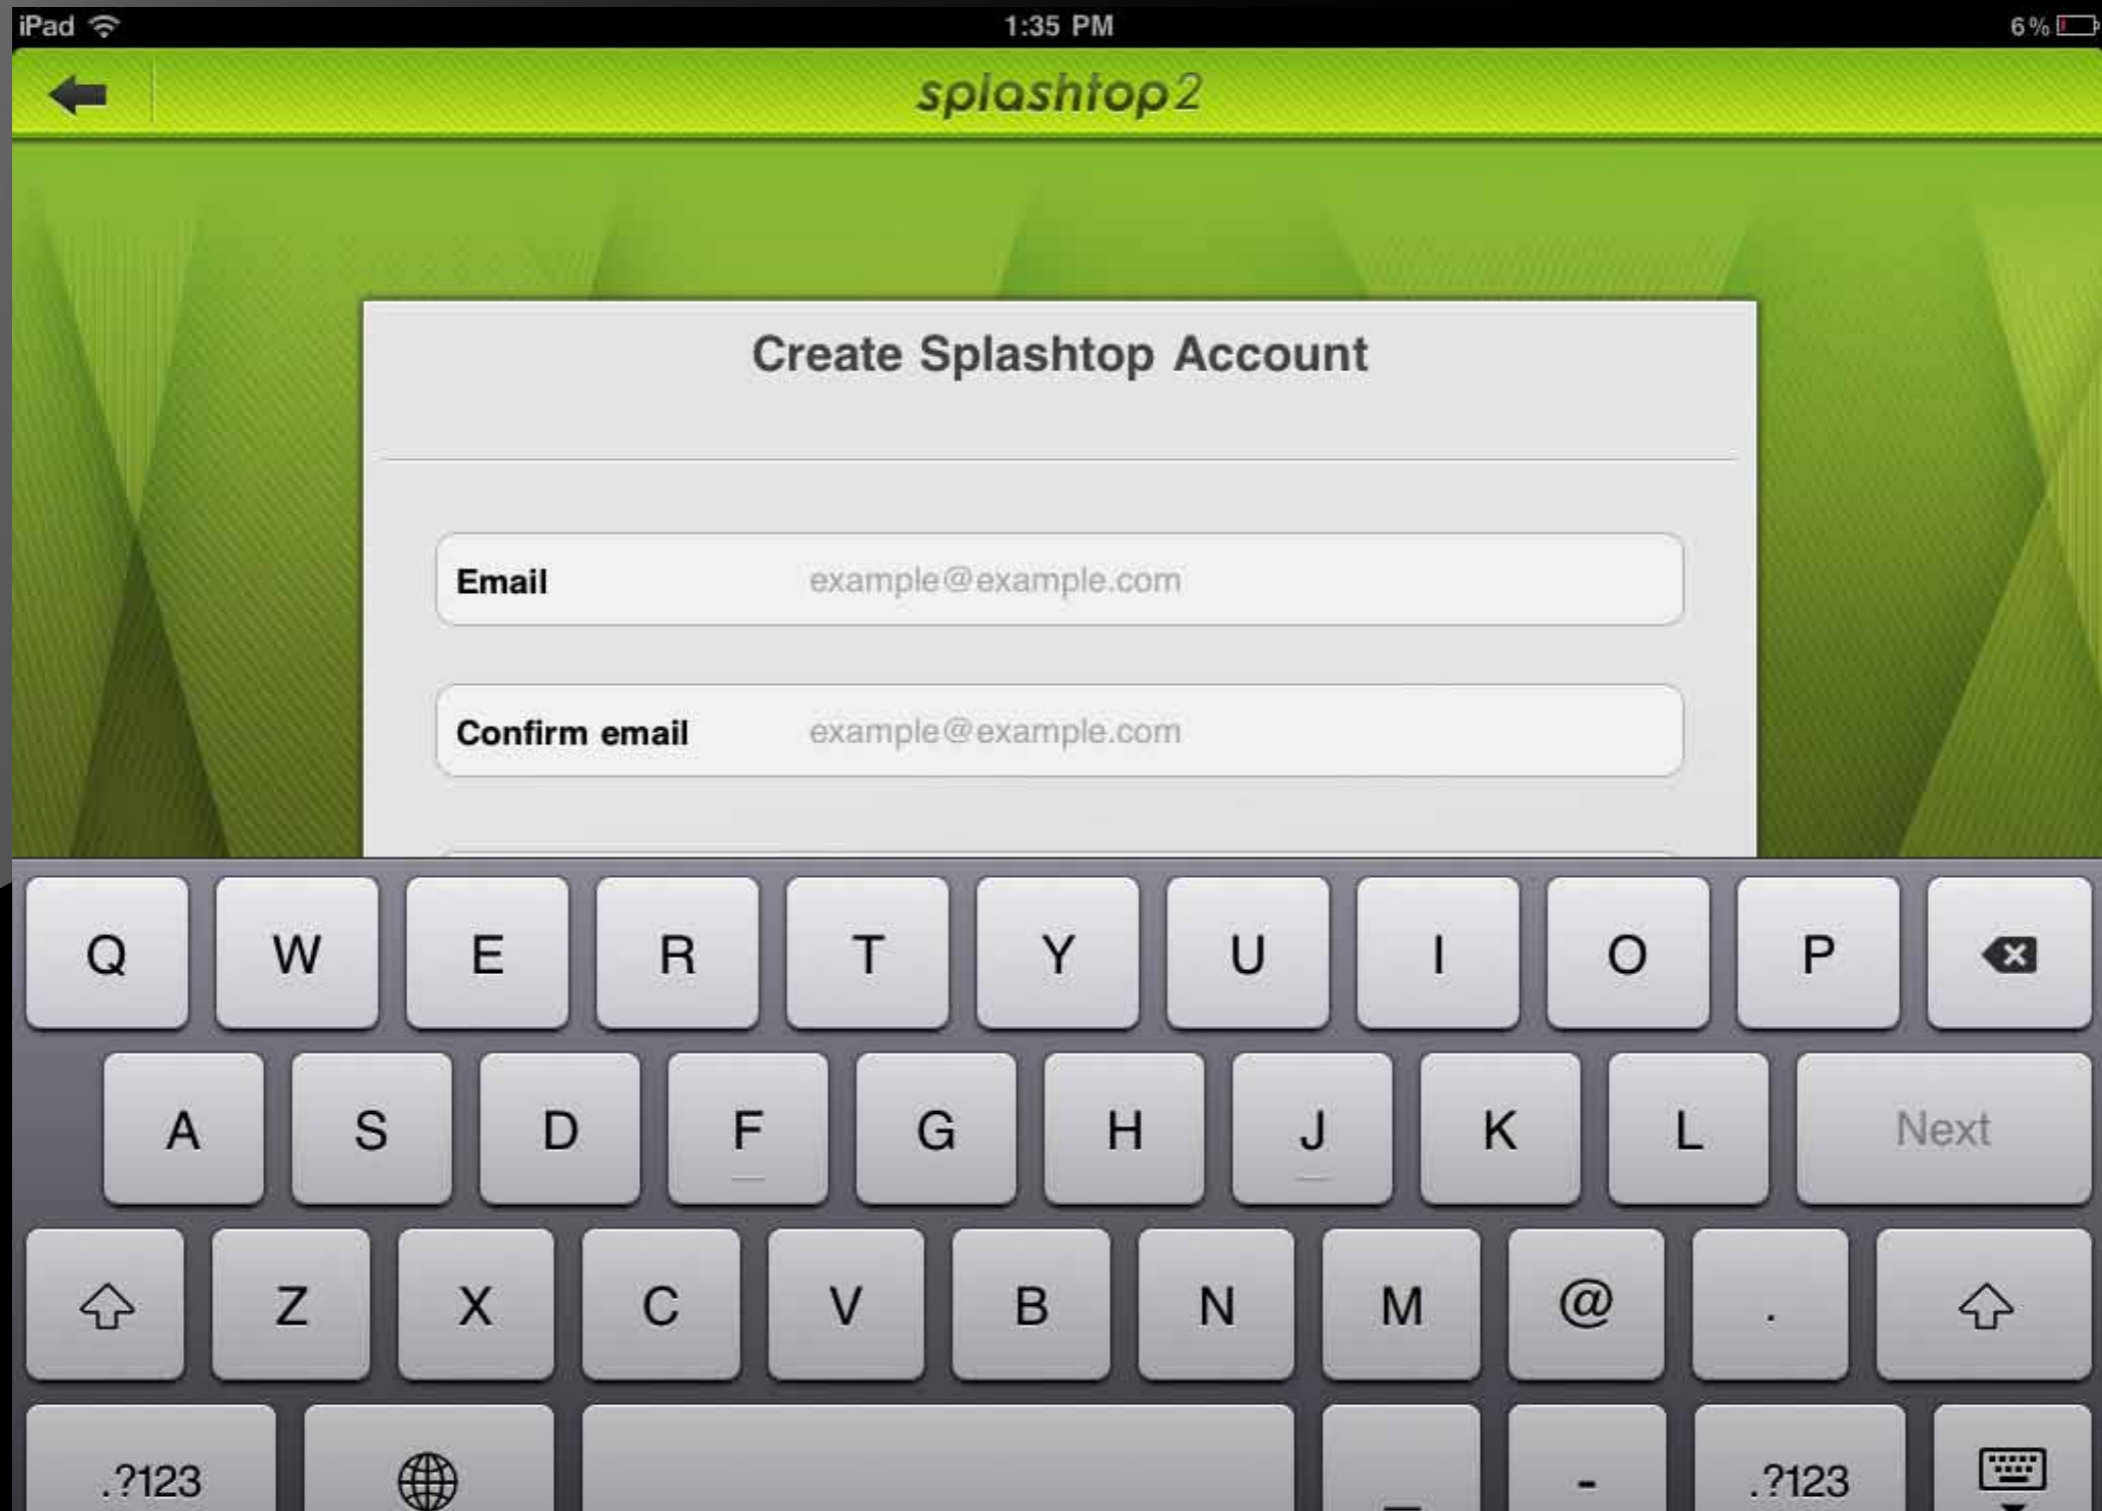

***splashtop*2<sup>®</sup>**

Take a Tour

Create a Splashtop 2 account and sign in.

Visit [www.splashtop.com](http://www.splashtop.com) to install the Splashtop Streamer and sign in.

Now connect to your computer. Hit refresh if you want to update the computer list.

# Hints Gesture

Show hints every time

Continue

A list of the gestures you can use to navigate your desktop from a mobile device.

Tap once to launch the keyboard.  
Tap twice to launch the control bar.

Control bar features.

Use the Direction Key to play games.

Download Splashtop 2 from:

Available on the  
**App Store**

ANDROID APP ON  
**Google™ play**