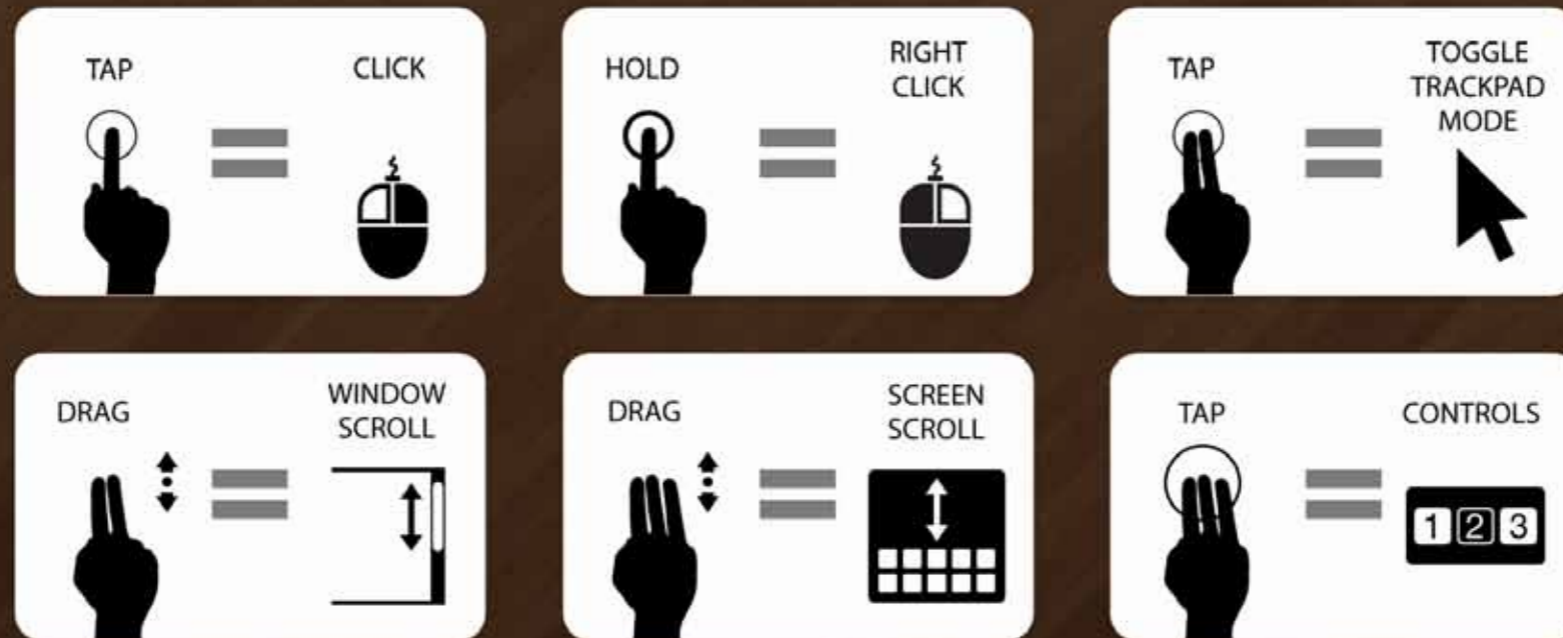

***splashtop*2<sup>®</sup>**

Take a Tour

Create a Splashtop 2 account and sign in.

Visit [www.splashtop.com](http://www.splashtop.com) to install the Splashtop Streamer and sign in.

Now connect to your computer. Hit refresh if you want to update the computer list.

# Hints Gesture

Show hints every time

Continue

A list of the gestures you can use to navigate your desktop from a mobile device.

Tap once to launch the keyboard.  
Tap twice to launch the control bar.

Control bar features.

Edit files on the go using the on-screen keyboard.

Use your favorite programs such as Photoshop.

Watch a movie with full audio and video support.

Play games with high frame rates and low latency.

Enable Trackpad Mode for more precision.  
Tap with two fingers to toggle on/off.

Use the Direction Key to play games.

Download Splashtop 2 from:

Available on the  
**App Store**

ANDROID APP ON  
**Google™ play**