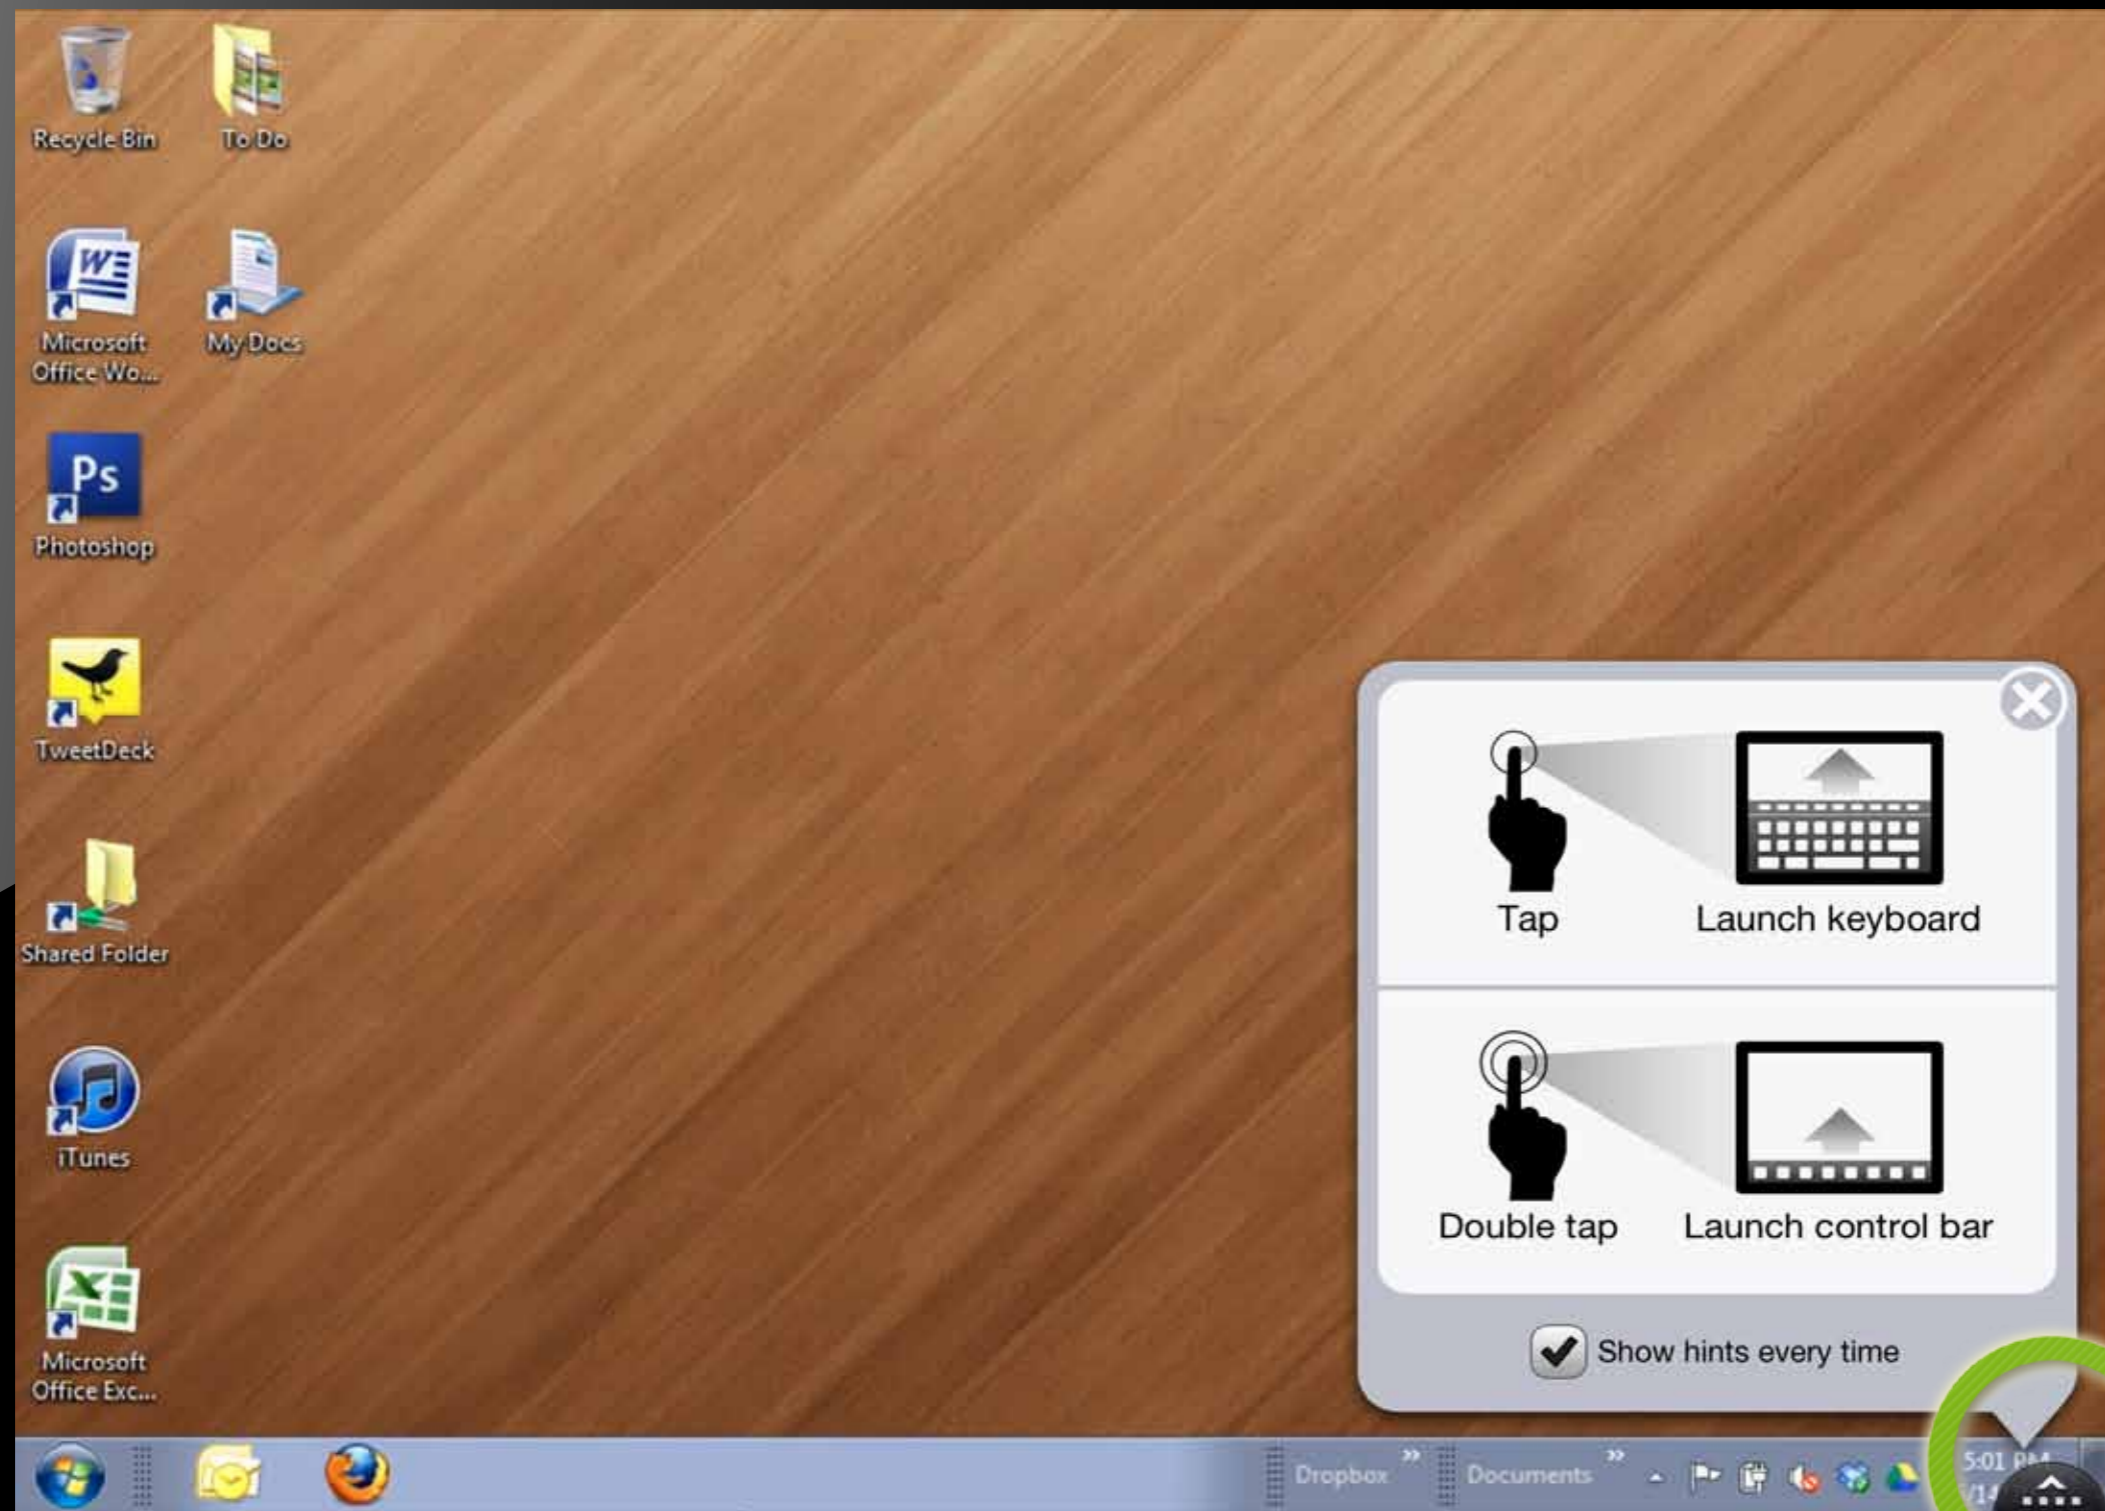

***splashtop*2<sup>®</sup>**

Take a Tour

Create a Splashtop 2 account and sign in.

Visit [www.splashtop.com](http://www.splashtop.com) to install the Splashtop Streamer and sign in.

Now connect to your computer. Hit refresh if you want to update the computer list.

# Hints Gesture

Show hints every time

Continue

A list of the gestures you can use to navigate your desktop from a mobile device.

Tap once to launch the keyboard.  
Tap twice to launch the control bar.

Control bar features.

Use the Direction Key to play games.

Download Splashtop 2 from:

Available on the  
**App Store**

ANDROID APP ON  
**Google™ play**